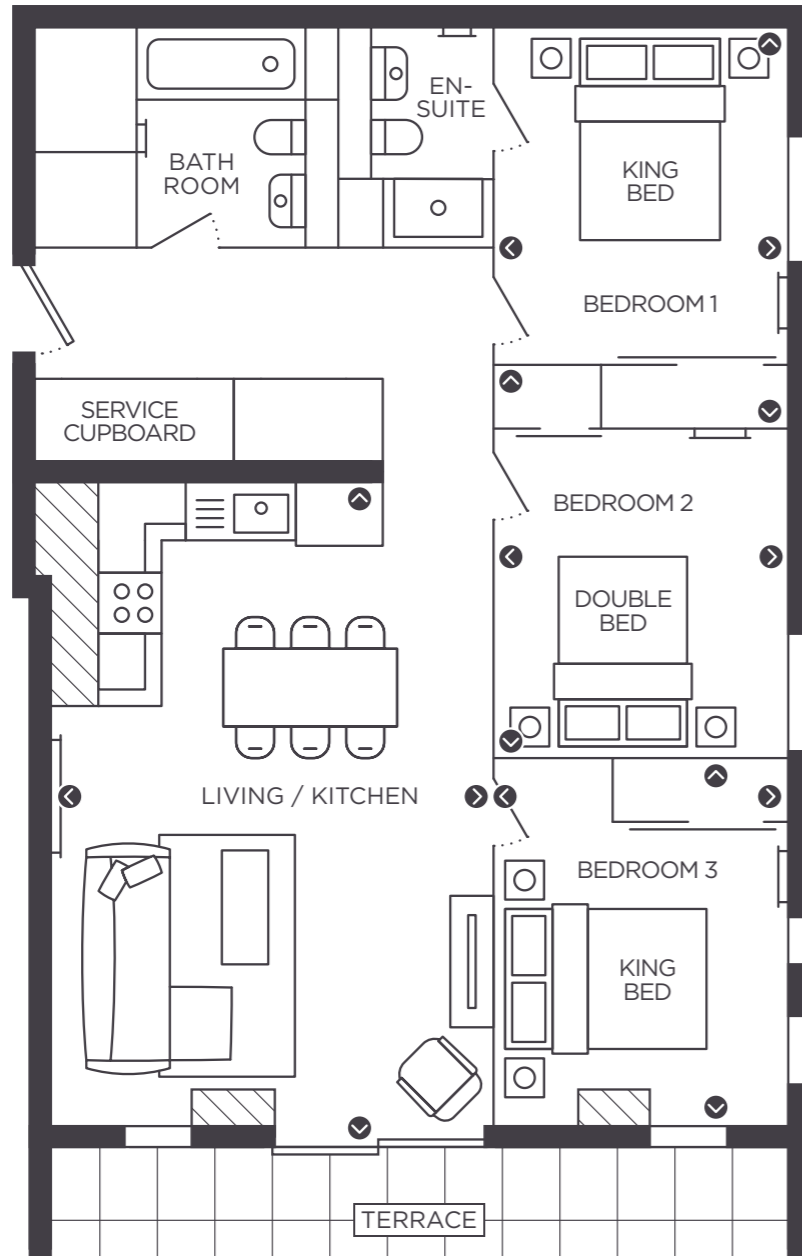

APARTMENT 3

NEW VIC
MANCHESTER

Our stunning apartments are available
furnished or unfurnished.

3 BEDROOM

APARTMENT TYPE 3

TOTAL

80.2 SQ M | 863 SQ FT

ROOM	DIMENSIONS
LIVING ROOM / KITCHEN	4.57 x 6.63m
BEDROOM 1	2.40 x 4.11m
BEDROOM 2	2.40 x 3.36m
BEDROOM 3	2.40 x 3.70m