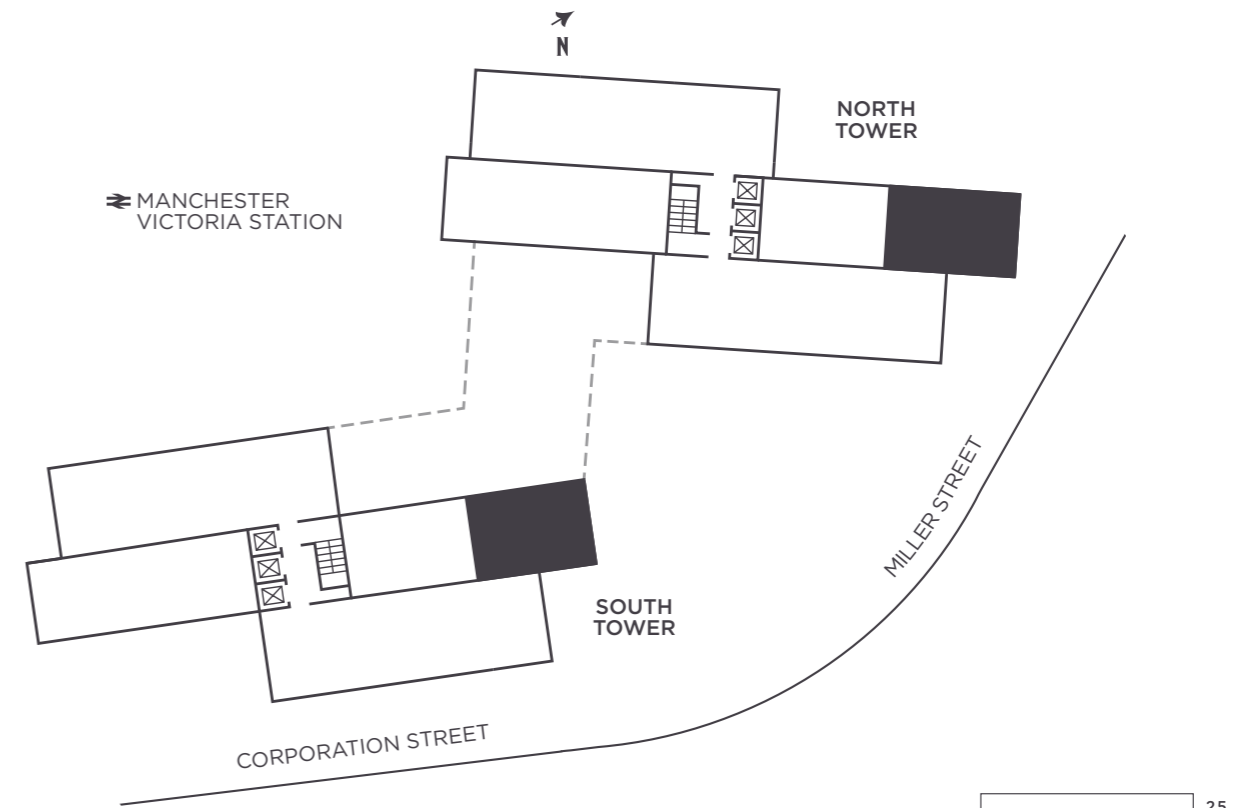

APARTMENT 3

NEW VIC
MANCHESTER

Our stunning apartments are available
furnished or unfurnished.

3 BEDROOM

APARTMENT TYPE 3

TOTAL

80.2 SQ M | 863 SQ FT

ROOM	DIMENSIONS
LIVING ROOM / KITCHEN	4.57 x 6.63m
BEDROOM 1	2.40 x 4.11m
BEDROOM 2	2.40 x 3.36m
BEDROOM 3	2.40 x 3.70m