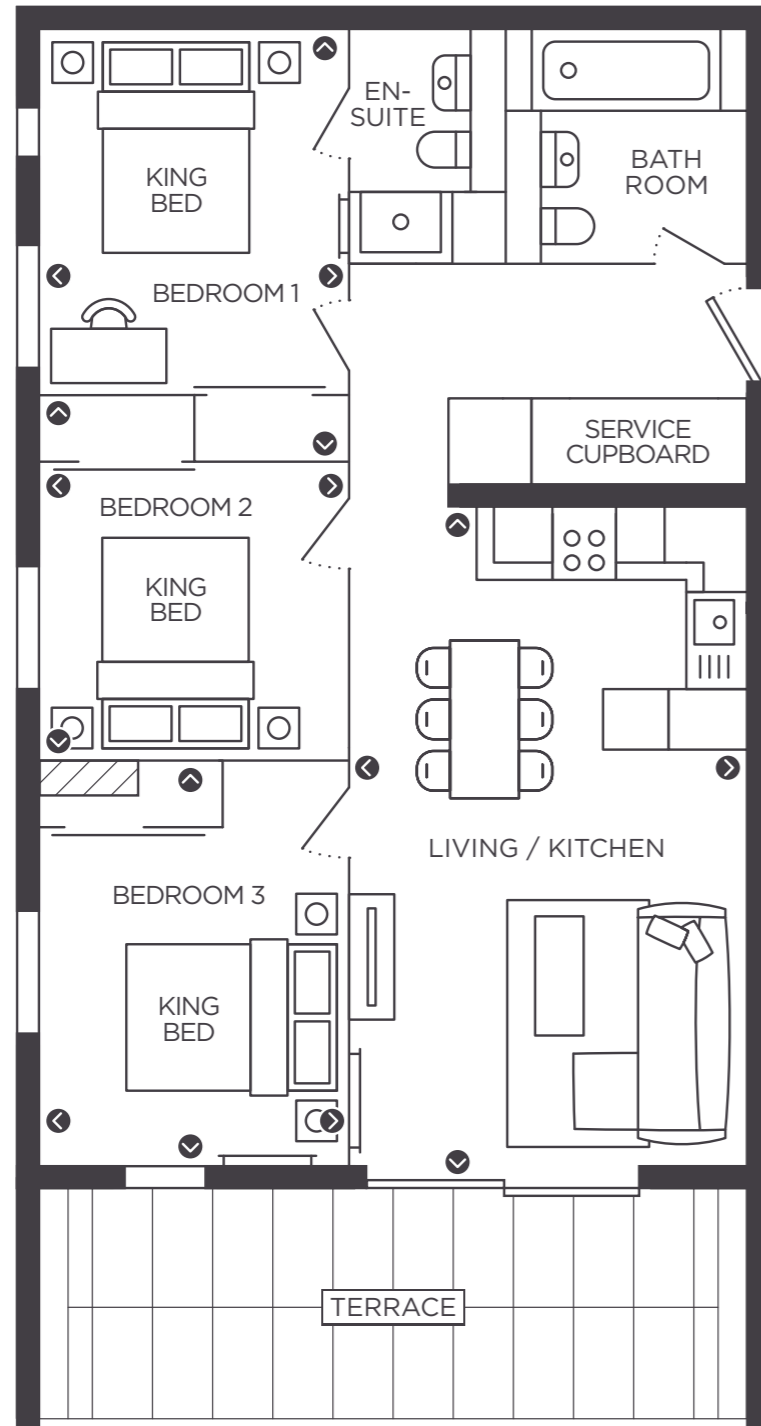

# APARTMENT 4-C

**NEW VIC**  
MANCHESTER

Our stunning apartments are available  
furnished or unfurnished.

3 BEDROOM

APARTMENT TYPE 4-C

TOTAL

79.5 SQ M | 855 SQ FT

ROOM	DIMENSIONS
LIVING ROOM / KITCHEN	4.03 x 6.57m
BEDROOM 1	2.95 x 3.67m
BEDROOM 2	2.95 x 3.55m
BEDROOM 3	2.95 x 4.00m