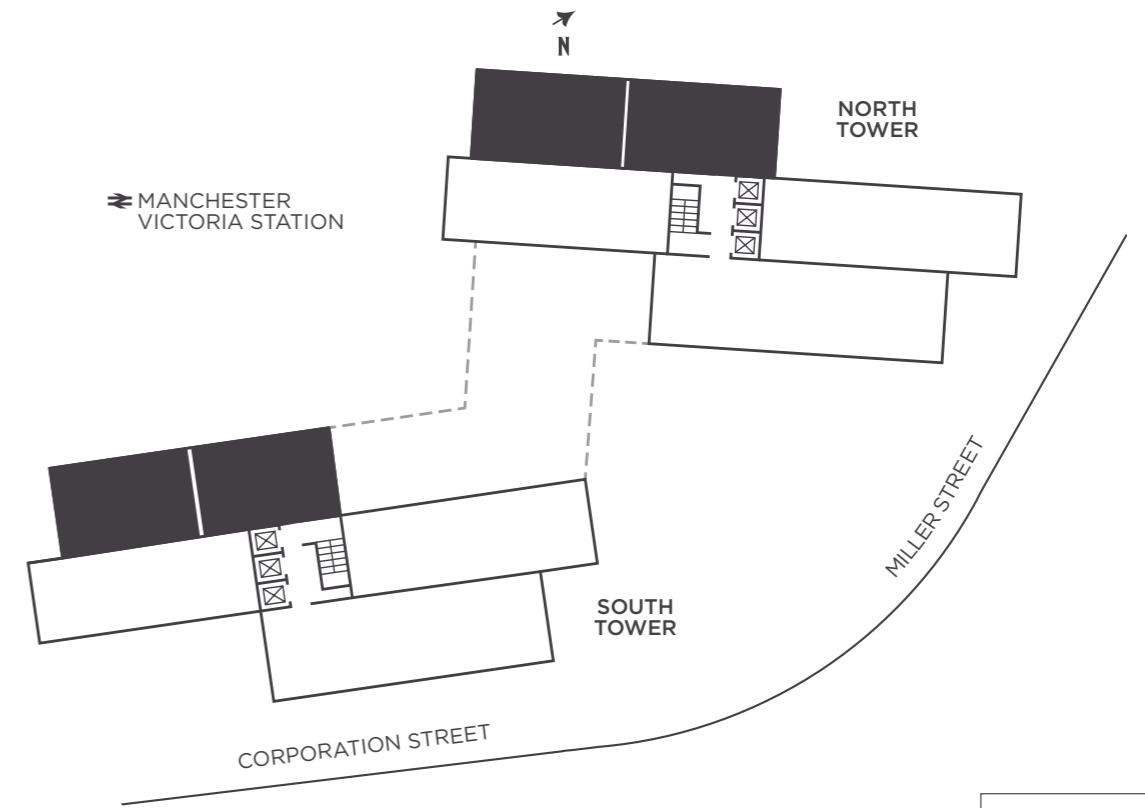

# APARTMENT 4-C

**NEW VIC**  
MANCHESTER

Our stunning apartments are available  
furnished or unfurnished.

3 BEDROOM

APARTMENT TYPE 4-C

TOTAL

79.5 SQ M | 855 SQ FT

ROOM	DIMENSIONS
LIVING ROOM / KITCHEN	4.03 x 6.57m
BEDROOM 1	2.95 x 3.67m
BEDROOM 2	2.95 x 3.55m
BEDROOM 3	2.95 x 4.00m